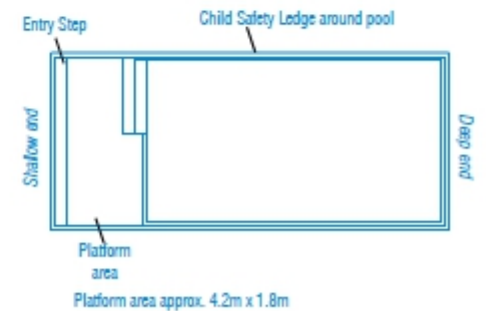

Leisure

The Leisure is our most recent addition to our ever expanding range of modern designs. This elegantly simple clean line design boasts it all, a full length step for easy access, a massive splash deck for simply lazing around with family and friends or utilise this space as a fun filled kids play area. With recessed steps the Leisure has an uninterrupted swimming section.

Both sizes in this range are a generous 4.4 meters wide and have both shallow and deep end swimming areas. As with all Barrier Reef Pool designs the Leisure incorporates the safety ledge for our junior swimmers, non-slip benches and steps, smooth edges and our vibrant range of shimmer colours.

The Leisure meets the needs of the entire family.

Available Sizes:

LENGTH	WIDTH	DEEP END	SHALLOW END
10.2m	4.4m	1.93m	1.34m
7.6m	4.4m	1.7m	1.34m