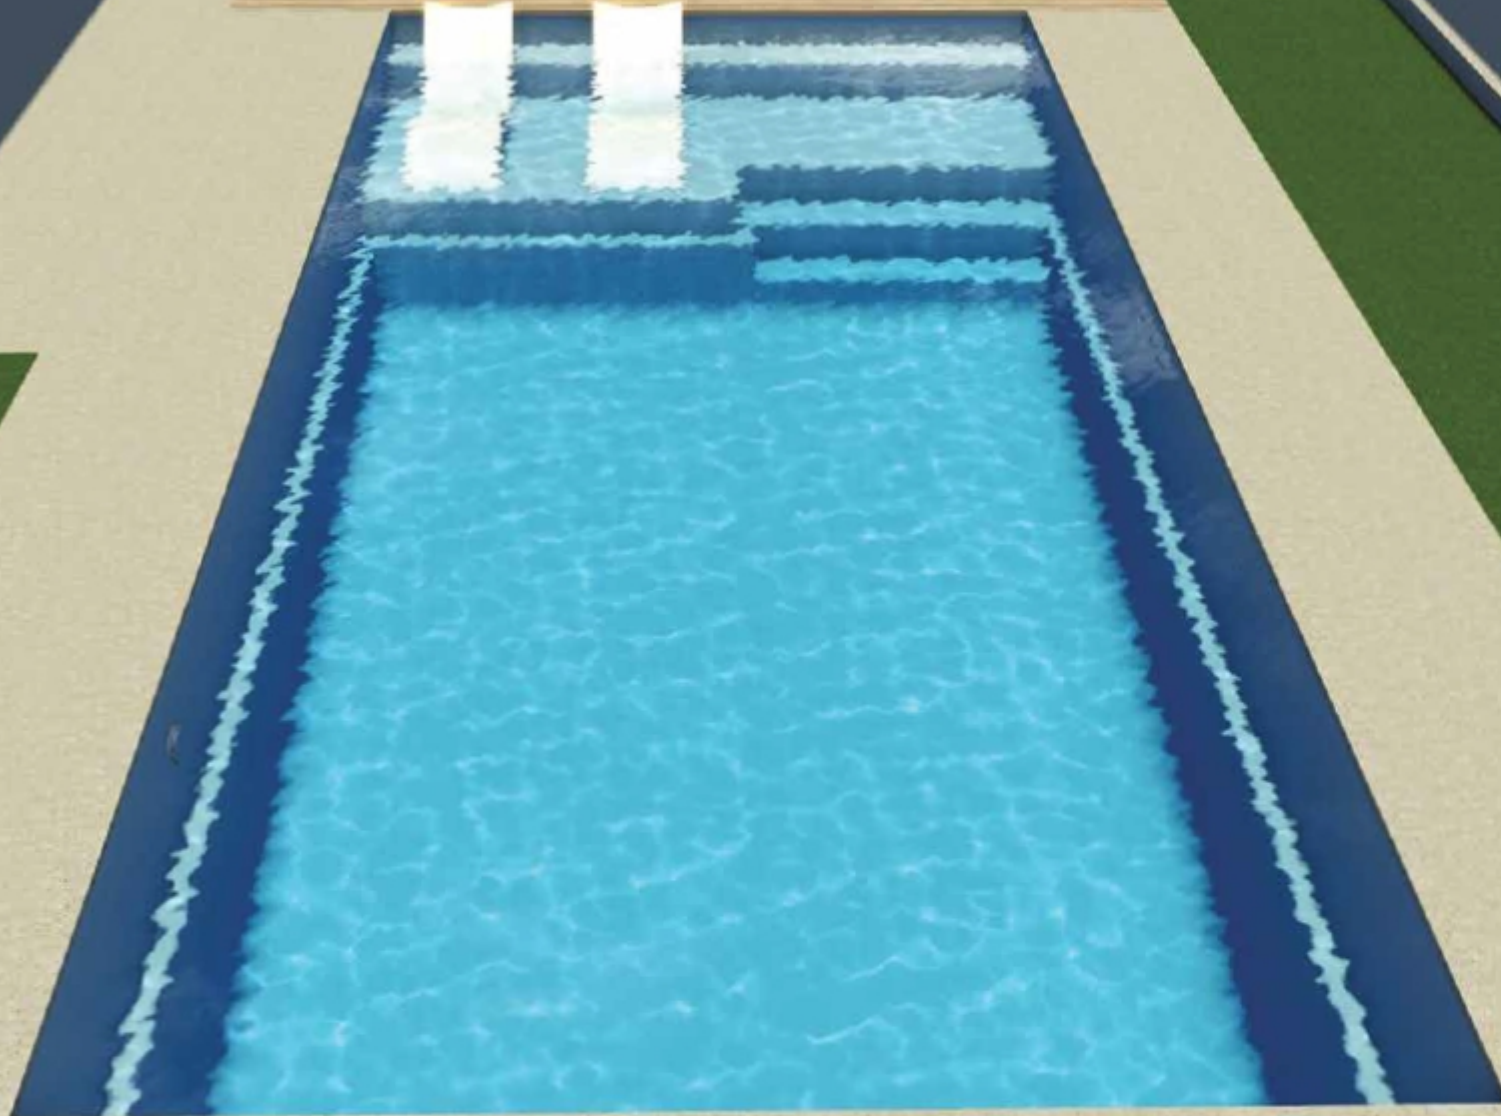

Leisure

The Leisure is our most recent addition to our ever expanding range of modern designs. This elegantly simple clean line design boasts it all, a full length step for easy access, a massive splash deck for simply lazing around with family and friends or utilise this space as a fun filled kids play area. With recessed steps the Leisure has an uninterrupted swimming section.

Both sizes in this range are a generous 4.4 meters wide and have both shallow and deep end swimming areas. As with all Barrier Reef Pool designs the Leisure incorporates the safety ledge for our junior swimmers, non-slip benches and steps, smooth edges and our vibrant range of shimmer colours.

The Leisure meets the needs of the entire family.

Available Sizes:

LENGTH	WIDTH	DEEP END	SHALLOW END
10.2m	4.4m	1.93m	1.34m
7.6m	4.4m	1.7m	1.34m