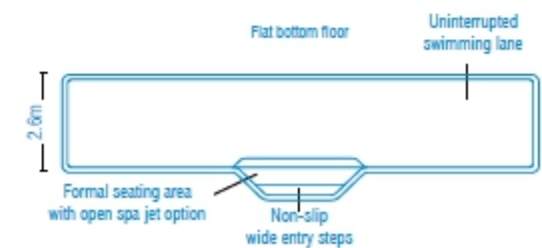

# Lap pools

Suitable for formal settings and narrow applications, this pool has been designed to complement the contemporary style and compact living spaces of modern living whilst still allowing for great entertaining space around your pool area.

The step arrangement allows a flow on from your indoors directly down the entry and step area of the pool. The wide seating area can be fitted with optional spa jets for those times when you need to relax & unwind.

With a level depth of 1.35m, this pool offers great versatility of not only a great swimming pool, but also for water walking exercises and also an ideal games pool for more family fun.

LENGTH	WIDTH	LANE WIDTH	FLAT BOTTOM
8.3m	3.45m	2.6m	1.35m

LENGTH	WIDTH	LANE WIDTH	FLAT BOTTOM
12.2m	3.45m	2.6m	1.35m