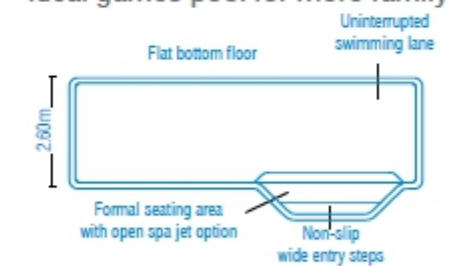

The step arrangement allows a flow on from your indoors directly down the entry and step area of the pool. The wide seating area can be fitted with optional spa jets for those times when you need to relax & unwind.

With a level depth of 1.35m, this pool offers great versatility of not only a great swimming pool, but also for water walking exercises and also an ideal games pool for more family fun.

LENGTH	WIDTH	LANE WIDTH	FLAT BOTTOM
8.3m	3.45m	2.6m	1.35m

LENGTH	WIDTH	LANE WIDTH	FLAT BOTTOM
12.2m	3.45m	2.6m	1.35m