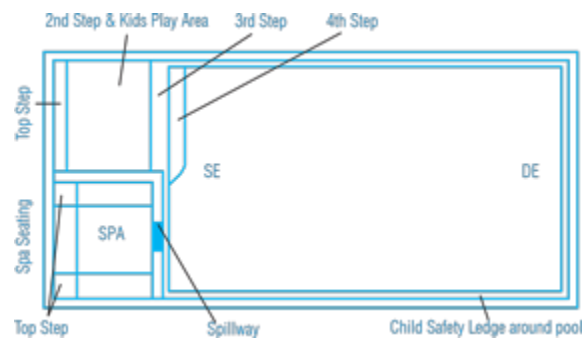

## BROOKLYN POOL/SPA RANGE

Name	Length (m)	Width(m)	Deep End(m)	Shallow End(m)
Brooklyn	12.20	4.40	2.00	1.10
Brooklyn	9.60	4.40	1.85	1.10
Brooklyn	7.50	4.40	1.75	1.10